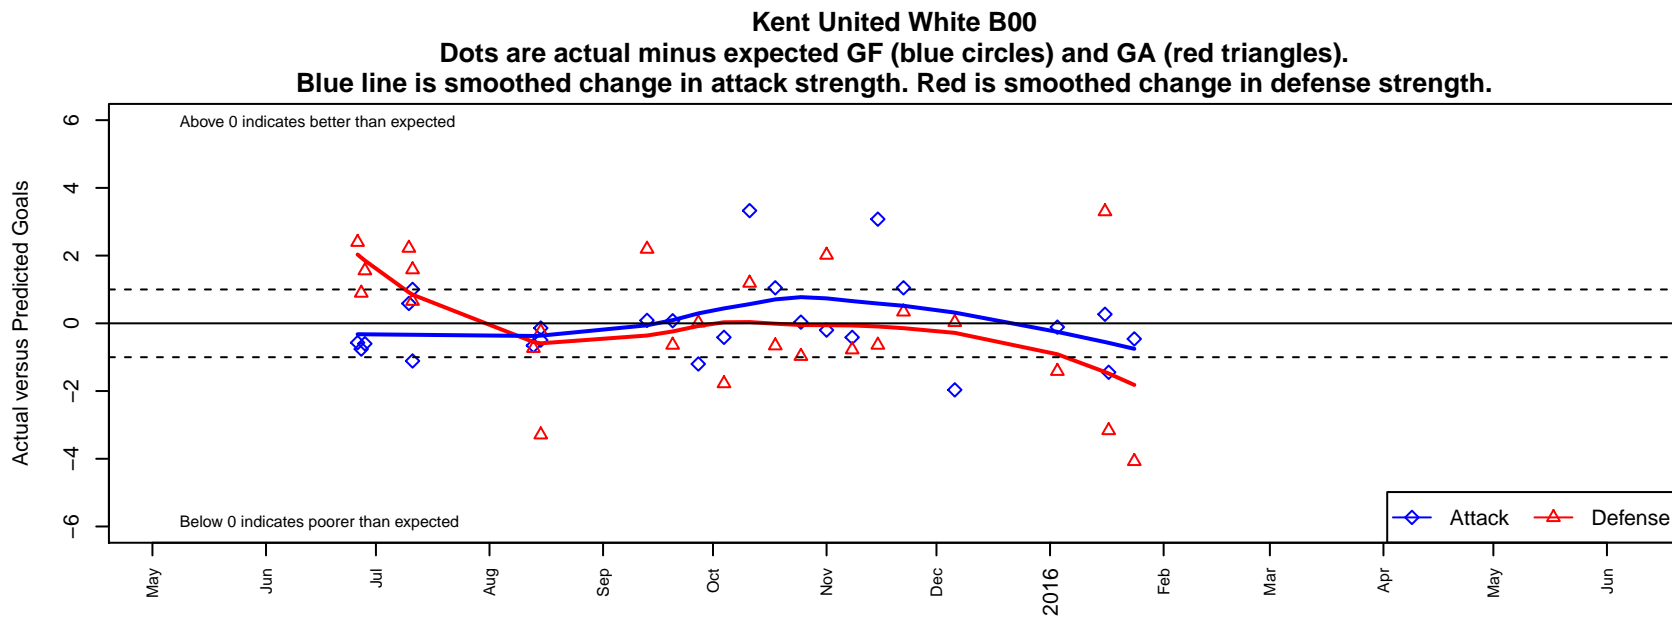

Kent United White B00

Kent United
 Kent, WA
 B00 total strength=1027
 attack=3.11 defense=1.55
 fall league = NPSL Div 3 U15
 notes= Boren 2015

alt names used:
 KENT UNITED KU B00 BOREN ()
 Kent United B00 White
 Kent United B00 White
 Kent United B00 White
 Kent United B00 White

Venues played:
 2015 RVS Classic BU15
 2015 Seattle United Cup BU15
 2015 Bigfoot Group B U15
 2015 NPSL Division 3 U15
 2015 Founders Cup B00

**attack and defense variance (black dot)
relative to other teams
and top 10 in region**