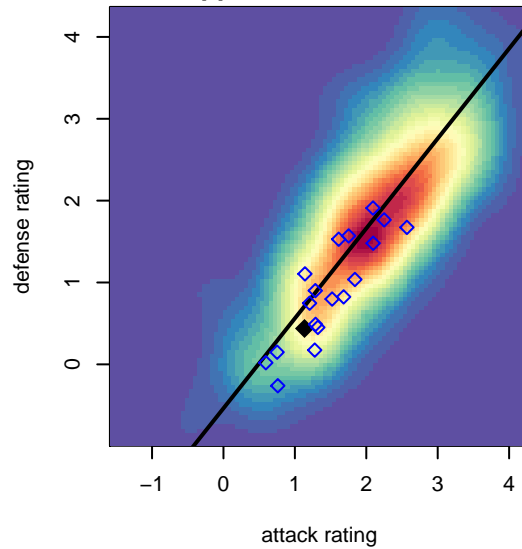

**attack and defense rating
relative to others at age
and all opponents in last 13 months**