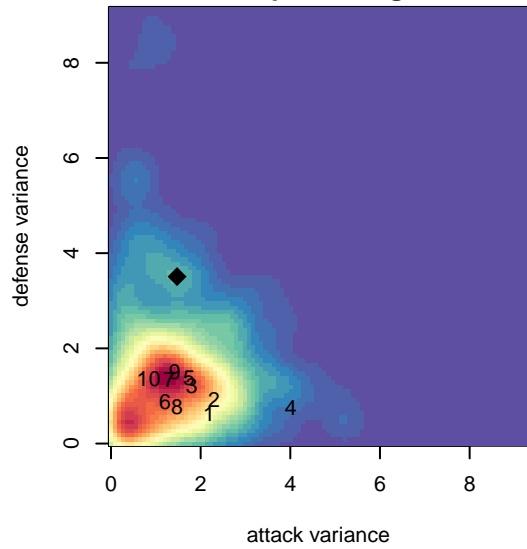

Kent United White B00

Kent United
 Kent, WA
 B00 total strength=1027
 attack=3.11 defense=1.55
 fall league = NPSL Div 3 U15
 notes= Boren 2015

alt names used:
 KENT UNITED KU B00 BOREN ()
 Kent United B00 White
 Kent United B00 White
 Kent United B00 White
 Kent United B00 White

Venues played:
 2015 RVS Classic BU15
 2015 Seattle United Cup BU15
 2015 Bigfoot Group B U15
 2015 NPSL Division 3 U15
 2015 Founders Cup B00

**attack and defense variance (black dot)
relative to other teams
and top 10 in region**