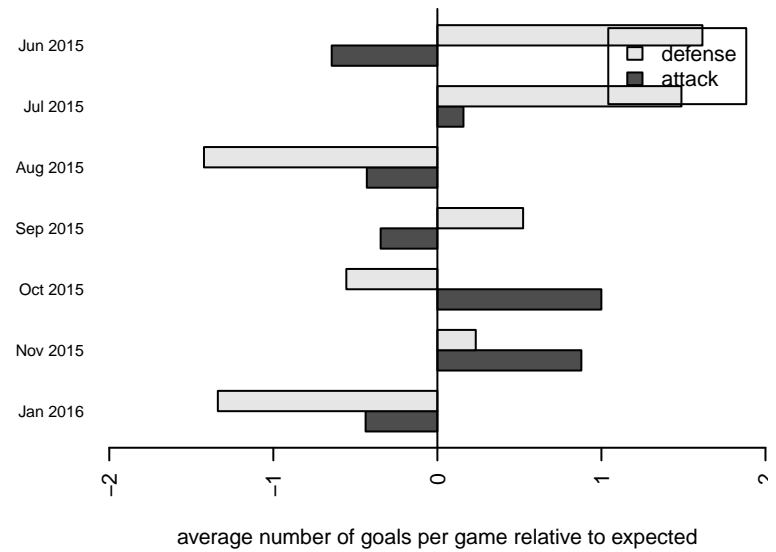

Performance relative to 13 month average