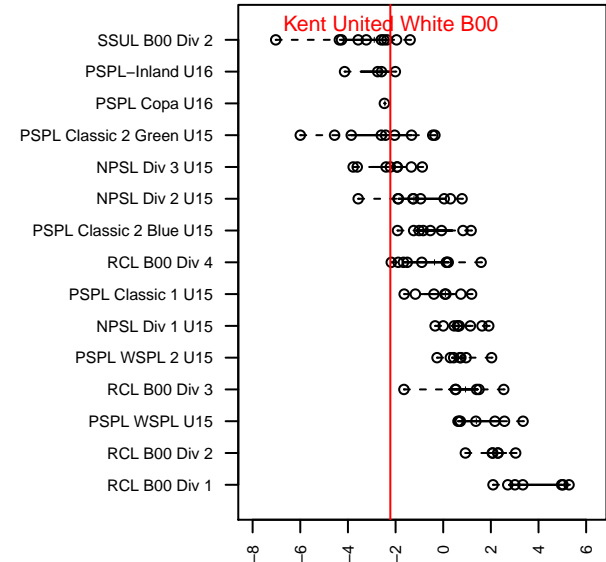

**attack and defense rating
relative to others at age
and all opponents in last 13 months**