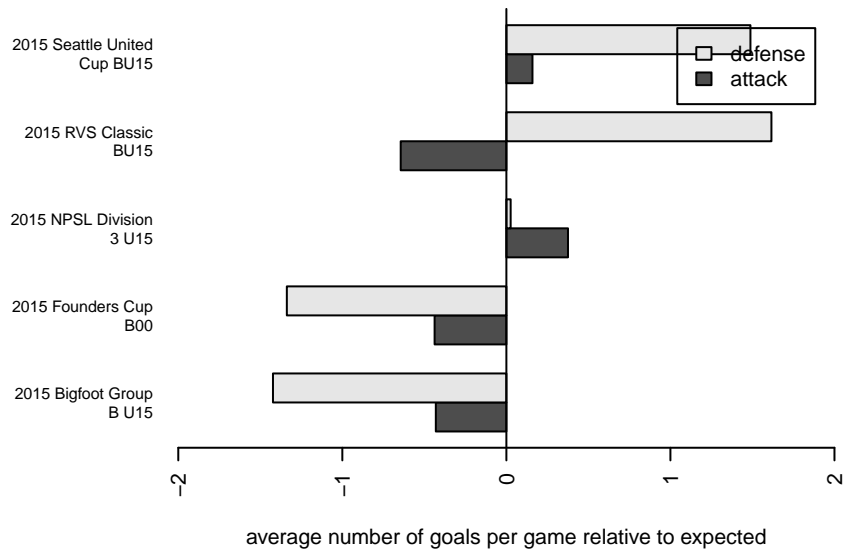

Performance relative to 13 month average